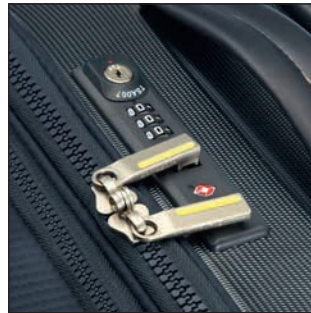

Black
1041 (*09)

Orange
1641 (*96)

Blue Nights
2165 (*01)

LIMITED
2 year
WARRANTY