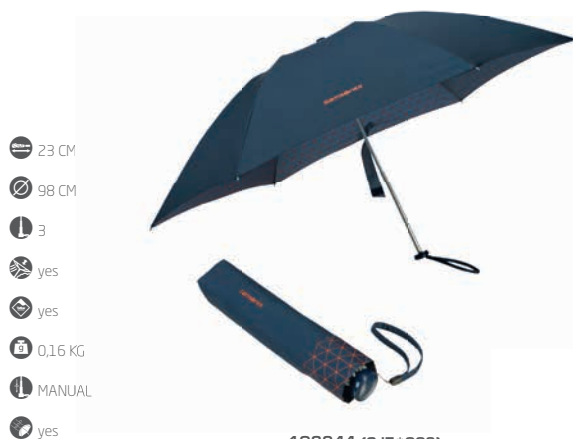

UP WAY is the re-designed umbrella as it is entirely reversible. Getting wet on rainy days while getting in or out of a car or building is history. It prevents water from dripping off and keeps floors and cars dry thanks to its water-repellent canopy.

- Water-repellent canopy.
- Aluminium structure.

- NEW ▶ **Saffron/Blue**
7581 (*36)
- NEW ▶ **Coral/Strawberry**
7582 (*30)
- NEW ▶ **Strawberry Poppy Print**
7583 (*44)
- Dark Blue/Mandarin Orange**
7188 (*01)
- Asphalt Grey/Yellow**
7189 (*12)

- ☐ 23 CM
- ⊘ 98 CM
- ⌞ 3
- ☂ yes
- ☑ yes
- ⚖ 0,16 KG
- ⬇ MANUAL
- ☂ yes

108944 (CJ7*003):
3 SECT. MANUAL - MINI
SET OF 1

Only available in 7188 (*01) Dark Blue/Mandarin Orange, 7189 (*12) Asphalt Grey/Yellow

108943 (CJ7*002):
STICK MAN AUTO OPEN - STICK
SET OF 1

Only available in 7188 (*01) Dark Blue/Mandarin Orange, 7189 (*12) Asphalt Grey/Yellow