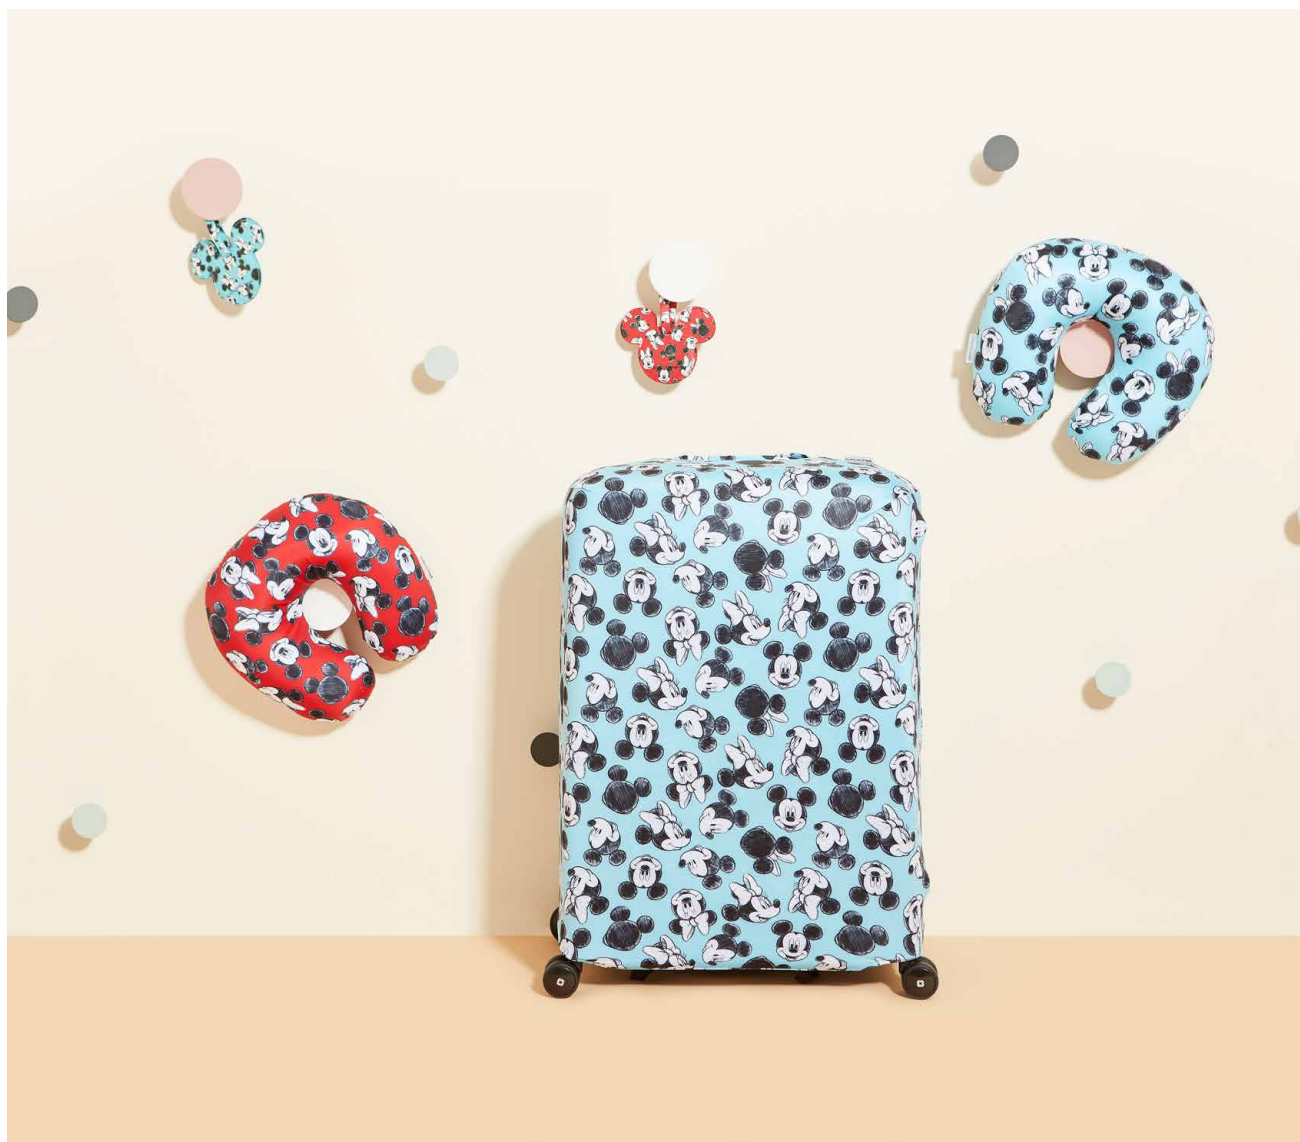

122310 (47C*004)
ID Tag Disney

Brightly-coloured Disney travel accessories, guaranteed to cheer you up while travelling!

- Bright Mickey and Minnie sketches print
- Disney luggage covers and ID tags will keep your luggage and bags easily identifiable
- Soft, micro-bead travel pillow will ensure a comfortable flight

LIMITED
2 year
WARRANTY

Disney

© Disney