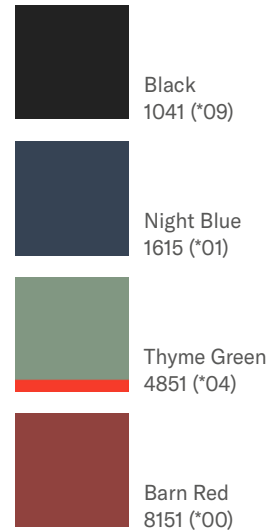

Sonora combines comfort and function in a soft military look, which gets you started on your next city or travel adventure!

- Exterior fabric made out of Recyclax™, Samsonite's own recycled PET material
- Lightweight, large capacity double packing frame duffles on wheels
- All backpacks include an integrated fluorescent rain cover with reflective detailing