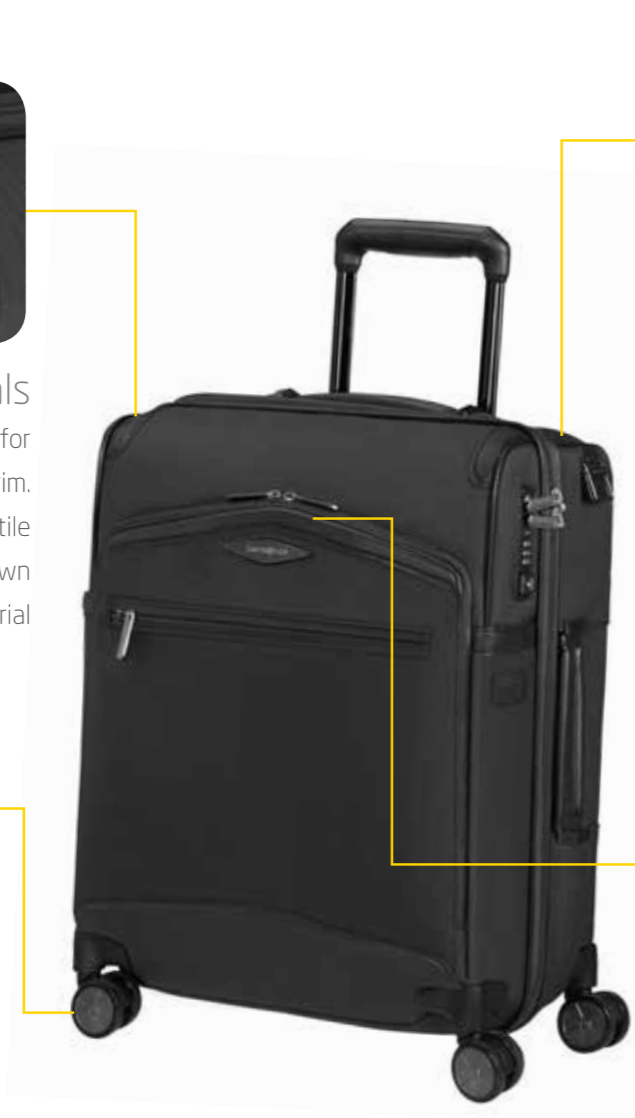

finishings, triggering a luxurious, tailor-made feeling. Dedicated for up to 48H travel and answering the needs of the most demanding, frequent business traveller, Selar comes in a variety of daily styles and accessories, including 2 wheeled travel items.

Fully featured interior
 Including an USB port, tablet sleeve, shoe/shirt pocket, removable suiter, soft touch lining, butterfly packing straps and additional wet and zipped pocket on selective styles