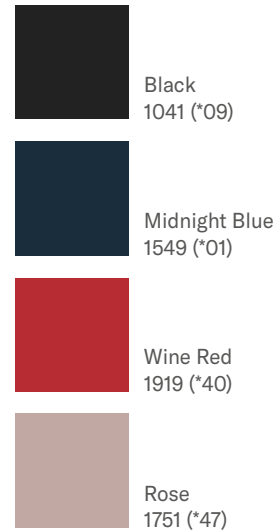

The perfect lifestyle line to be out of the box combining business travel and everyday looks.

- Complete multipocket internal organisation
- Crafted Samsonite logo, resulting in a stylish outstanding feature
- 70 % Nylon + 28 % Polyester + 2 % Polyurethane
- Shiny Nickel zipper pullers

LIMITED
2 year
WARRANTY

128826 (CL5*110)

Backpack Slim 13.3" Nckl

SIZE (L x H x W)	29 x 39 x 16
VOLUME	11 l
WEIGHT	0.8 kg
TABLET	26.7 cm/10.5" - 26.6 x 18.3 x 1.5 cm
LAPTOP	33.8 cm/13.3" - 32,5 x 22,9 x 2 cm