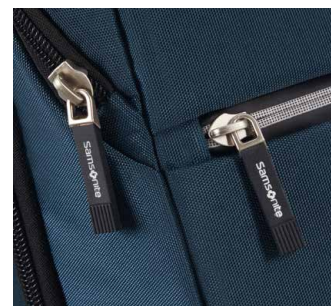

Litepoint is your total mobile workspace into one light backpack.

- Inside and outside material is made from recycled PET bottles
- Reflective details on the front
- Wide assortment of models

-  Black  
1041 (\*09)
-  Grey  
1408 (\*08)
-  Peacock  
1671 (\*11)

Detailed zipper pullers on reflective zipper

Minimalist approach of Samsonite logo

Powerbank organisation

134554 (KF2\*007)

**Waist Bag**

SIZE (L x H x W)	34 x 15.5 x 7.5
VOLUME	2.88 l
WEIGHT	0.215 kg

134548 (KF2\*003)