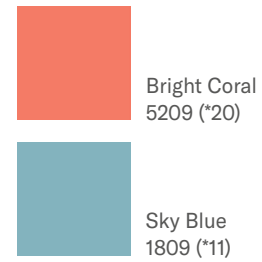

Travel even lighter with Hi-Fi. The modern design is paired with hidden expandability, a washable interior and suspension wheels.

- Made of Polypropylene: durable and resistant
- Ultra light: only 3.4 kg for Spinner 75 EXP
- Colour-matching components
- Featured, removable and hand-washable interior: divider pad with pockets and lowered cross ribbons