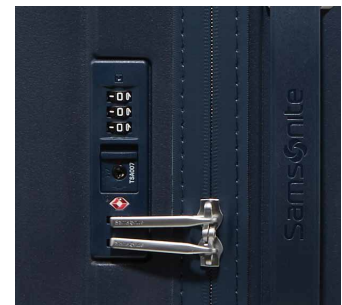

Travel even lighter with Hi-Fi. The modern design is paired with hidden expandability, a washable interior and suspension wheels.

- Made of Polypropylene: durable and resistant
- Ultra light: only 3.4 kg for Spinner 75 EXP
- Colour-matching components
- Featured, removable and hand-washable interior: divider pad with pockets and lowered cross ribbons

Suspension wheels reduce noise and vibrations

Water-repellent coated zipper with kissing slider pullers

Hidden expandability for extra packing capacity

132800 (KD8\*001)  
**Spinner 55 EXP**

SIZE (L x H x W)	40 x 55 x 20/23
VOLUME	39/45 l
WEIGHT	2.3 kg

132801 (KD8\*002)  
**Spinner 68 EXP**

SIZE (L x H x W)	46 x 68 x 26/29
VOLUME	73/81 l
WEIGHT	3 kg

132802 (KD8\*003)  
**Spinner 75 EXP**

SIZE (L x H x W)	50 x 75 x 28/31
VOLUME	100/110 l
WEIGHT	3.4 kg

132803 (KD8\*004)  
**Spinner 81 EXP**

SIZE (L x H x W)	54 x 81 x 32/35
VOLUME	119/131 l
WEIGHT	4 kg