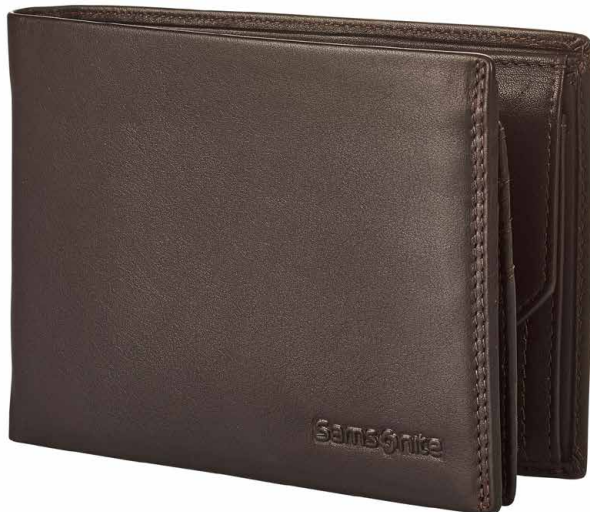

# ATTACK 2 SLG™

A246 (CT8)

## NEW

Full Cowhide Small Leather Goods collection with traditional functionality and sporty look.

- Leather zipper pullers with metal button
- Shiny metal zippers

LIMITED  
**2** year  
WARRANTY

Black  
1041 (\*09)

Ebony Brown  
1320 (\*43)

100 % Cowhide leather

Double stitching

Debossed Samsonite logo

123997 (CT8\*005)

**005 -  
B 8 CC+2 C**

SIZE (L x H x W)	13 x 9.7 x 1
---------------------	--------------

RFID	2	€	8	6	
------	---	---	---	---	--