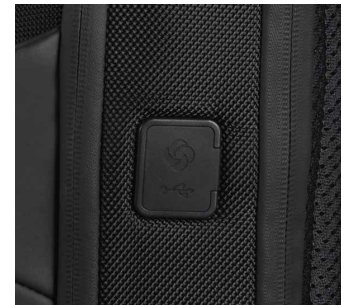

Unique and distinctive collection, recreating the Aluminium effect in textile.

- Eye catching coated material which mimics the look of Aluminium and perfectly integrates with your aluminium Travel set
- Backpack with flap with magnetic opening that allows access to the whole volume of the bag

LIMITED
2 year
WARRANTY

Black
1041 (*09)

Double USB port, supporting both input and output

Unique internal organisation

Zipper pullers made out of real Aluminium

130175 (KB4*002)

Laptop Backpack 15.6"

SIZE (L x H x W)	31 x 43 x 15
VOLUME	18 l
WEIGHT	1.3 kg
TABLET	26,7 cm/10.5" - 26,6 x 18,3 x 1,5 cm
LAPTOP	39,6 cm/15.6" - 37,5 x 25,9 x 2,8 cm