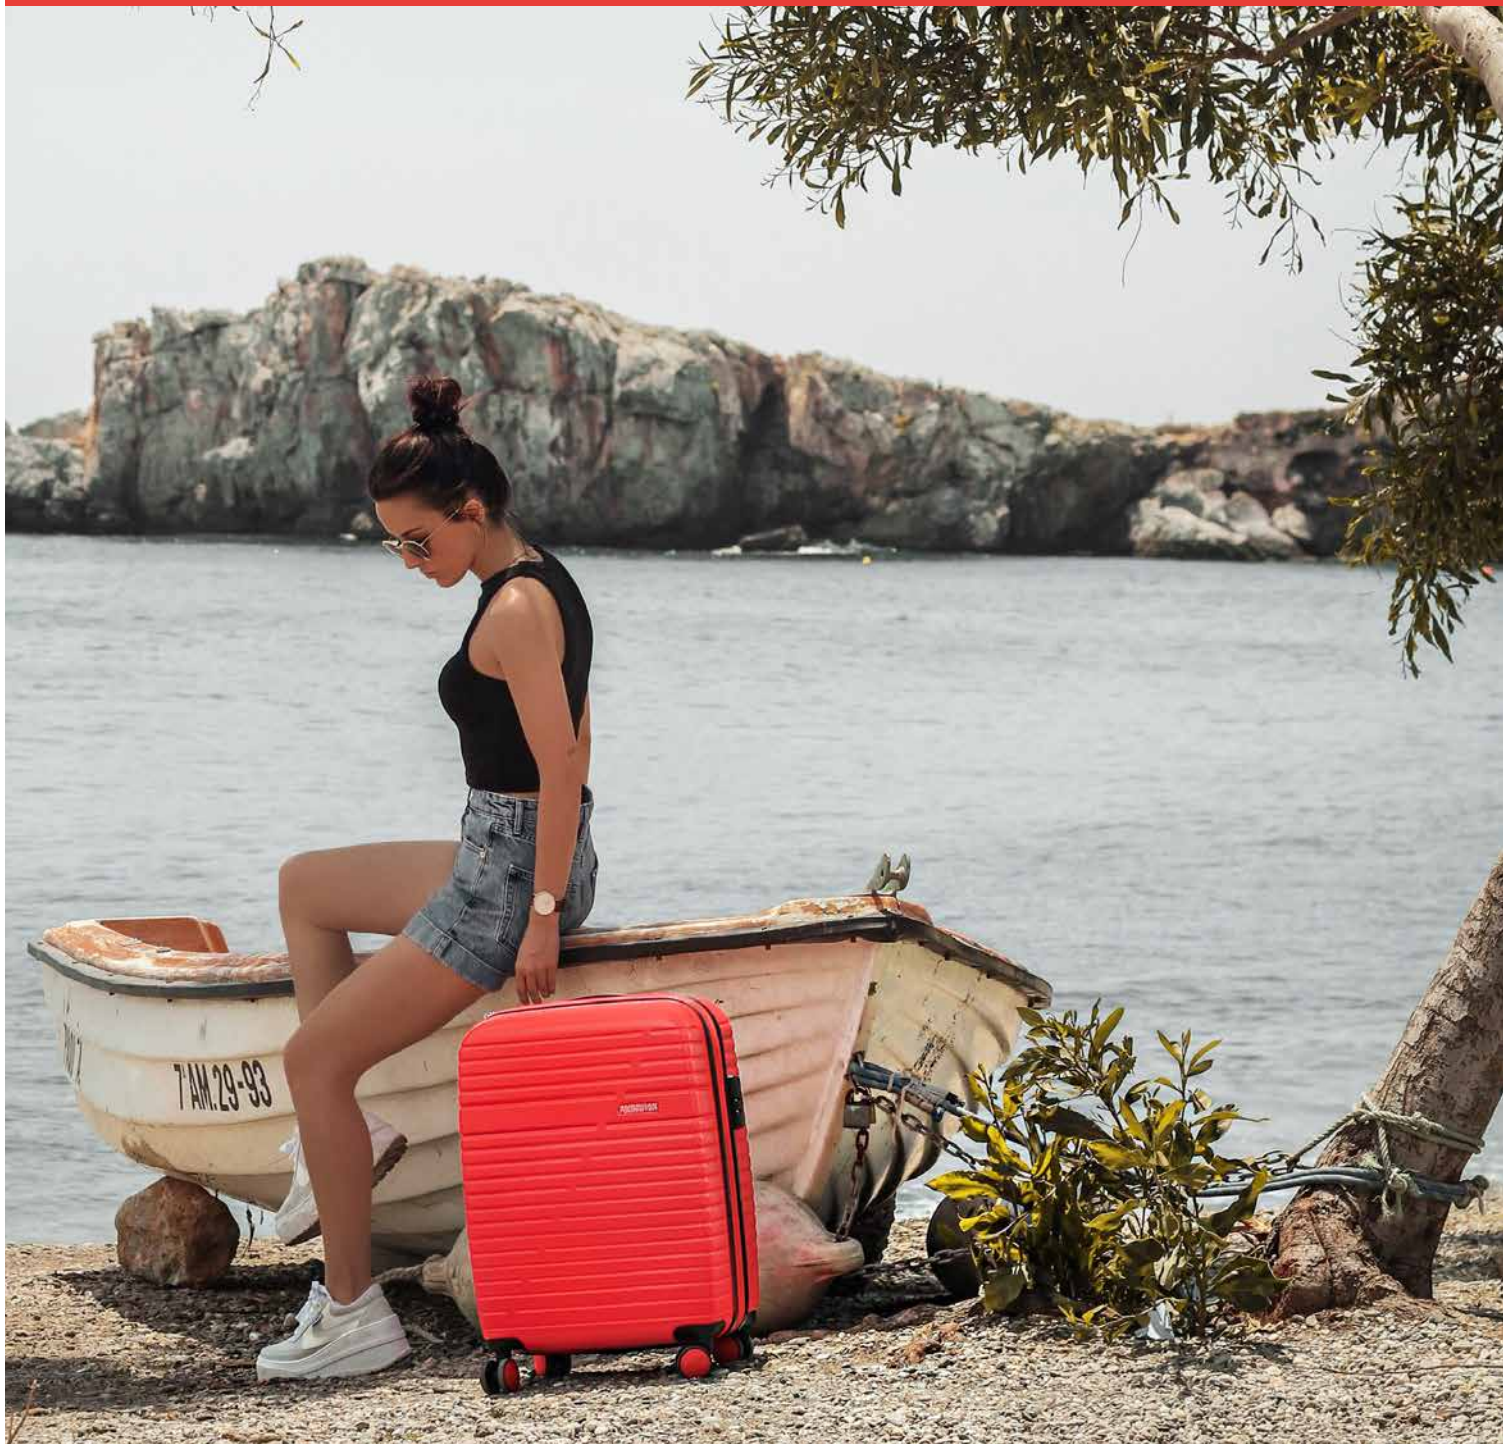

AERO RACER™

3 YEAR
WARRANTY

Inspired by modern minimalistic lines with in-depth levels, Aero Racer is now ready to conquer the world! The design stands out with a dynamic and evolving pattern of recessed lines, giving the collection its impactful identity. Made from ABS, Aero Racer perfectly matches with every fashion-minded young traveller and comes in a variety of bright and fashionable colours. Comfort is guaranteed thanks to its perfectly designed features. Follow Aero Racer to discover new continents!

- Made from ABS
- Cross ribbons in bottom compartment with mesh divider
- Expandability feature on Spinner 68 and 79 for extra packing space
- Smooth rolling double wheels with a colour matching wheel cap
- Fixed 3-digit TSA Lock on Spinner 68 and 79
- NEW Frontloader model with dedicated laptop and tablet compartment

NEW

121750 (61G*005): SPINNER 55 FRONTLOADER 15.6**
40 x 55 x 23 || 38.5 L - 2.9 KG
 ** 37,5 x 25,9 x 2,8
 *** 18,3 x 26,6 x 1,5
 26,7 cm/10.5" 39,6 cm/15.6"

116988 (61G*001): SPINNER 55
40 x 55 x 20 || 37.0 L - 2.5 KG

116989 (61G*002): SPINNER 68 EXP
45 x 68 x 26/29,5 || 66.5/75.5 L - 3.6 KG

116990 (61G*003): SPINNER 79 EXP
49 x 79 x 30/33 || 100/115 L - 4.6 KG

* Only available in 1465 (*09) Jet Black, 2375 (*21) Nocturne Blue and 7475 (*90) Rose Pink
 ** Maximum laptop size
 *** Maximum tablet size