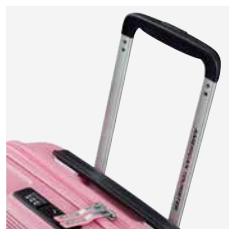

- *Lightweight polypropylene luggage*
- *Recessed 3-digit TSA Lock*
- *Great interior organisation*
- *Matt texture to protect against scratches*
- *Double wheels for smooth rolling comfort*

LINEX
A088 | 90G

NEW

SPINNER 55
128453 (90G*001)
40 x 55 x 20 cm | 34.0 L - 2.5 KG

SPINNER 66
128454 (90G*002)
45 x 66 x 27 cm | 63.0 L - 3.2 KG

SPINNER 76
128455 (90G*003)
51 x 76 x 31 cm | 102.0 L - 4.0 KG

***01**
Blue Ocean
1099